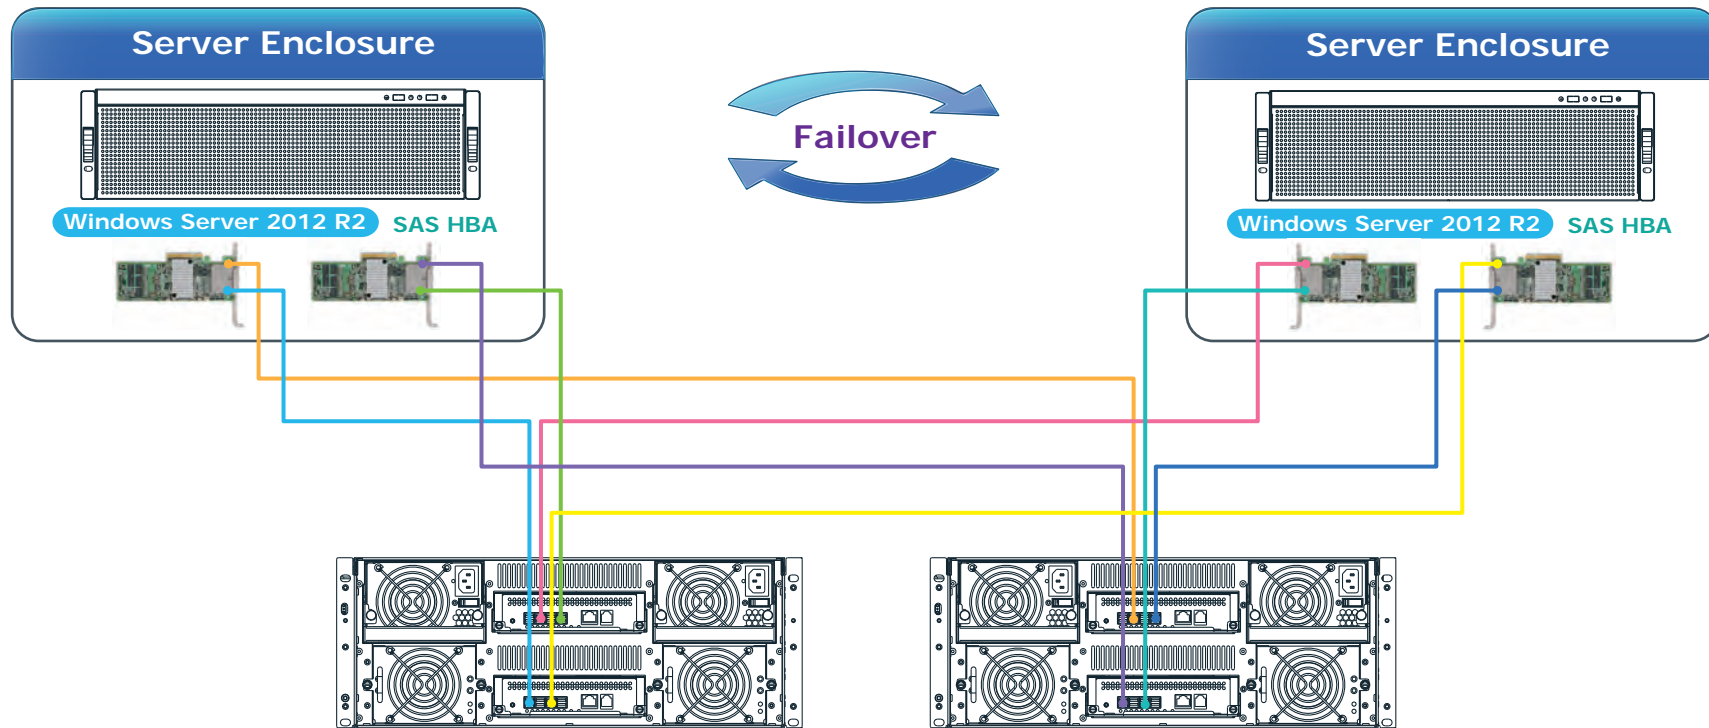

HA / Cluster Solution

- * 2 Servers each with 2 HBAs
- * 2 EP-4246JD in 2 node Failover Cluster and Multipath (MPIO)

EP-4246JD-SCSC

- 4U 24Bays 12Gb/s SAS
- Four 4x mini SAS HD

12Gb/s Serial Attached SCSI