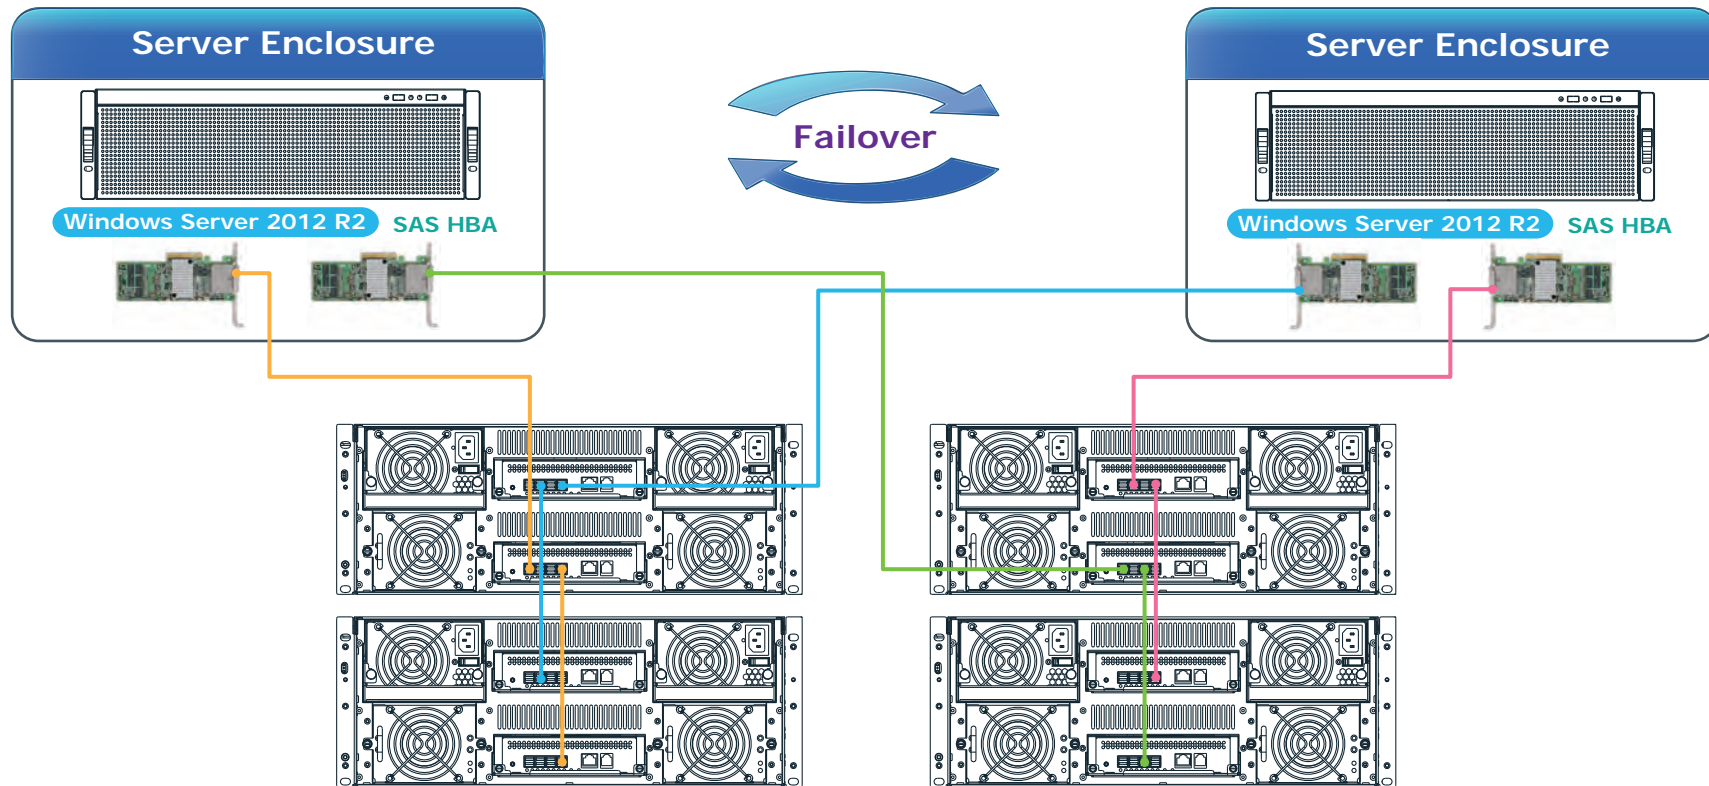

# HA / Cluster Solution

- \* 2 Servers each with 2 HBAs
- \* 4 EP-4246JD in 2 node Cluster Configuration

## EP-4246JD-SCSC

- 4U 24Bays 12Gb/s SAS
- Four 4x mini SAS HD

12Gb/s Serial Attached SCSI