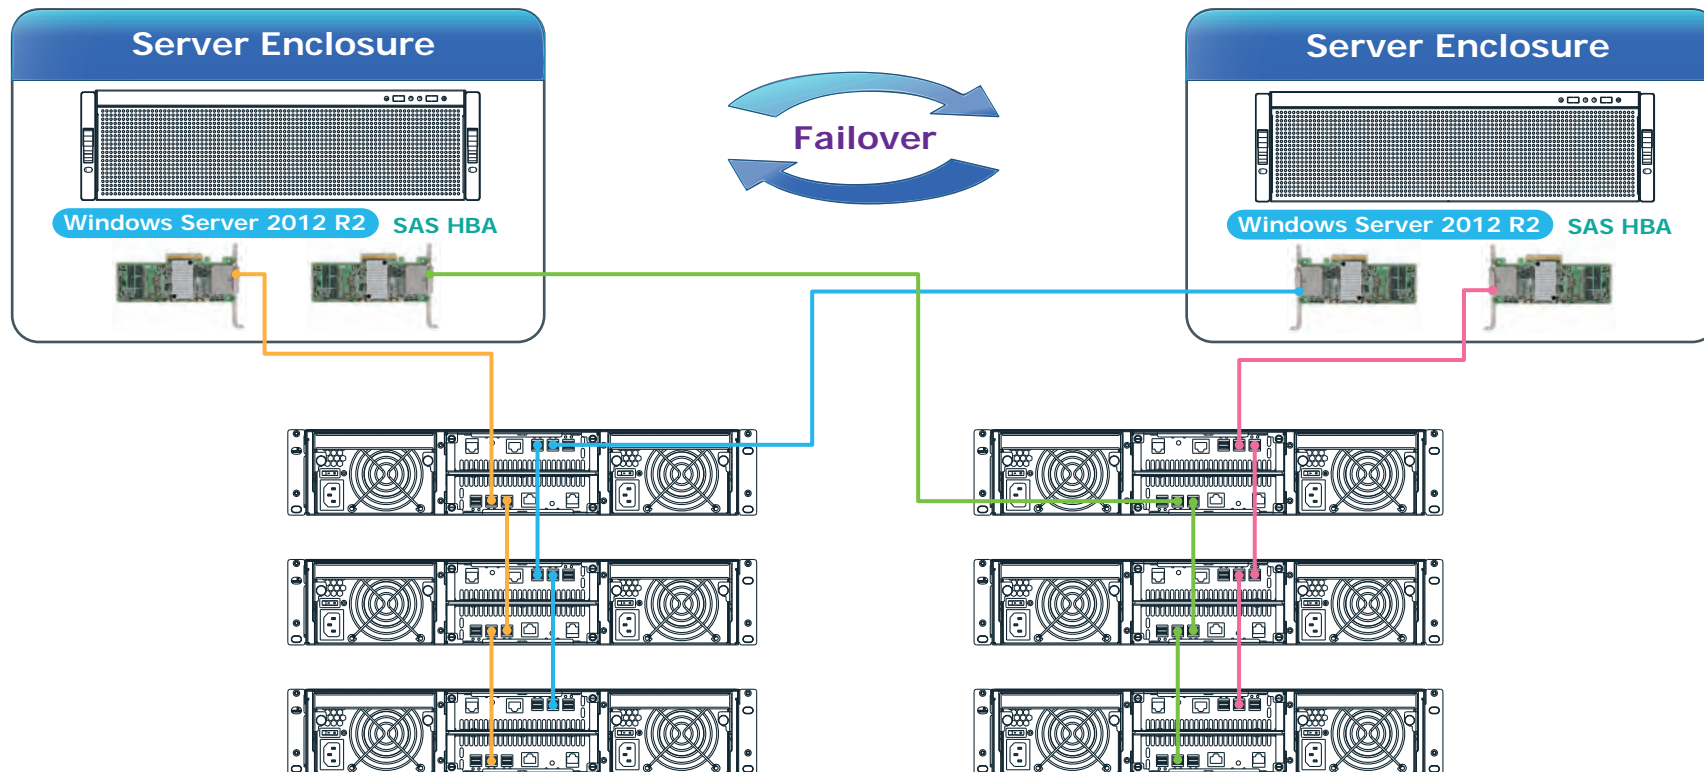

# HA / Cluster Solution

- \* 2 Servers each with 2 HBAs
- \* 6 EP-2246JD in 2 node Cluster Configuration

## EP-2246JD-SCSC

- 2U 24Bays 12Gb/s SAS
- Three 4x mini SAS HD