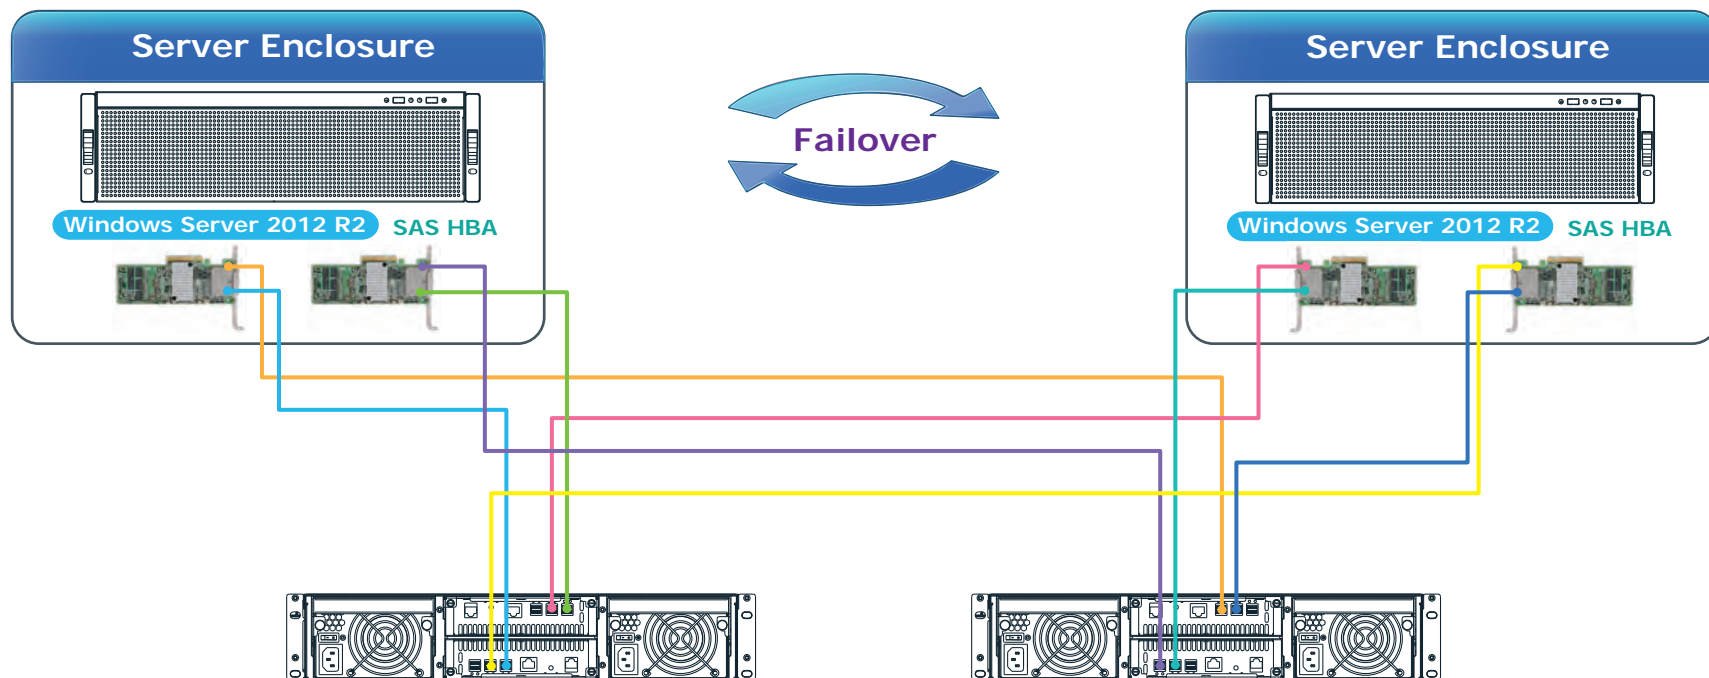

HA / Cluster Solution

- * 2 Servers each with 2 HBAs
- * 2 EP-2246JD in 2 node
Failover Cluster and Multipath (MPIO)

EP-2246JD-SCSC

- 2U 24Bays 12Gb/s SAS
- Three 4x mini SAS HD