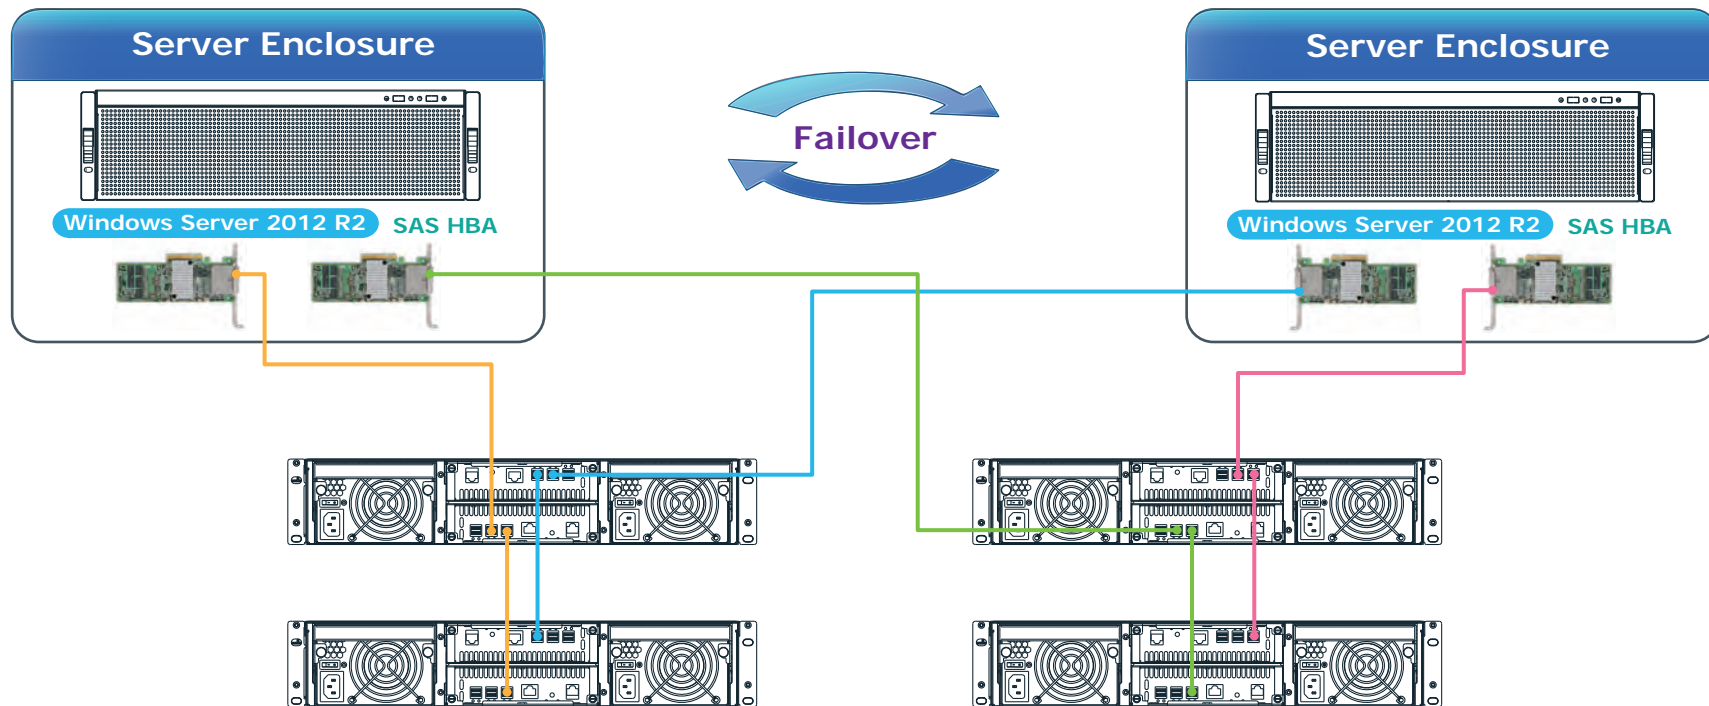

HA / Cluster Solution

- * 2 Servers each with 2 HBAs
- * 4 EP-2246JD in 2 node Cluster Configuration

EP-2246JD-SCSC

- 2U 24Bays 12Gb/s SAS
- Three 4x mini SAS HD